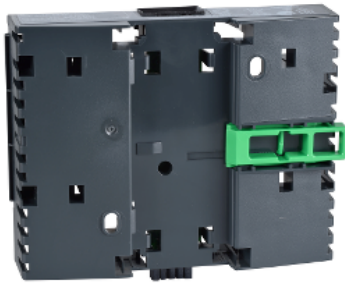

## SpaceLogic Controller - Terminal Base, For I/O Modules

SXWTBIOW110001

### Main

Range	EcoStruxure Building Operation
Device short name	TB-IO-W1
Product brand	Schneider Electric
Product or component type	Terminal base

### Complementary

Range compatibility	I/O Modules
Number of slots	1
Electrical connection	Internal
Fixing mode	By claws
Width	90 mm
Height	114 mm
Quantity per set	1